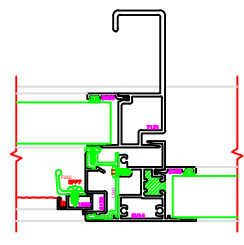

602 MEETING RAIL
SERIES: 3500