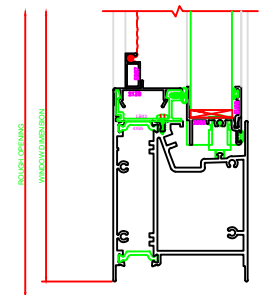

201 SILL
SERIES: 3500

200 SILL
SERIES: 3500